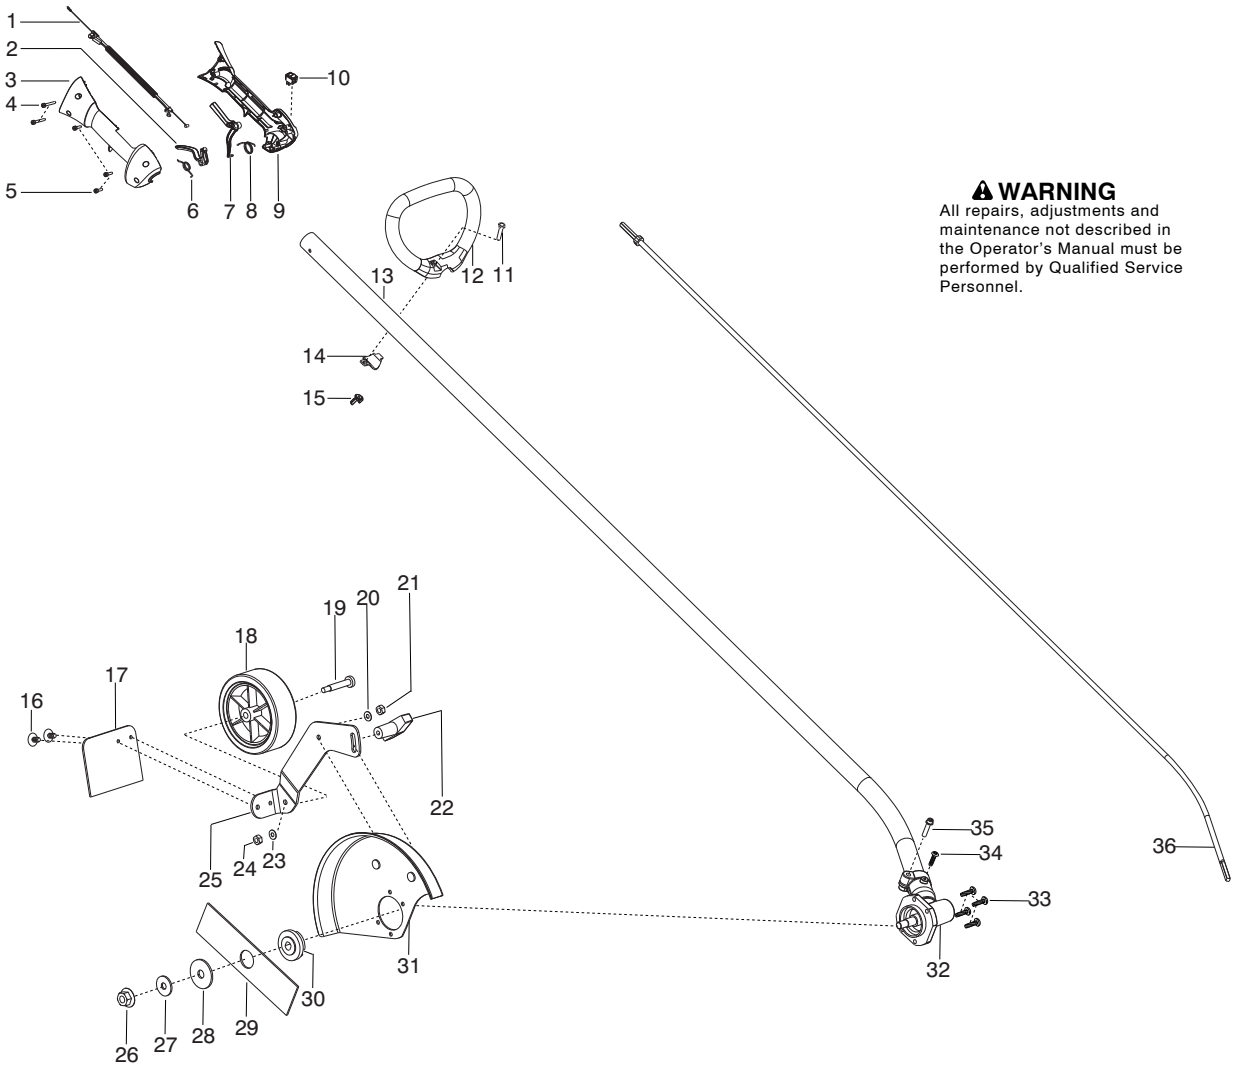

Parts List No. 545014318		Husqvarna ® PARTS LIST	MODEL 125E (US)
Date 9/14/09	Replaces 545014318 - 9/11/08		NOTE : Illustration may differ from actual model due to design changes.

⚠ WARNING
All repairs, adjustments and maintenance not described in the Operator's Manual must be performed by Qualified Service Personnel.

Ref.	Part No.	Description	Ref.	Part No.	Description
1.	★★★★★	Assy-Cable/Wire Harness	22.	530092059	Knob
2.	545066001	Trigger	23.	530092062	Washer
3.	545062001	Housing-Throttle (RH)	24.	530015515	Locknut
4.	530016448	Screw	25.	530053009	Bracket-Wheel Adjustment
5.	530016449	Screw	26.	530015793	Nut-Flange L.H.
6.	530016454	Spring-Trigger	27.	530016240	Washer-Belleville Spring
7.	530059804	Lockout-Throttle	28.	530015792	Washer-Flat
8.	545045601	Spring-Lockout	29.	530053007	Blade
9.	545067001	Housing-Throttle (LH)	30.	530054623	Dust Cup
10.	545030601	Kit-Switch	31.	545044101	Kit-Edger Guard (Incl. decal)
11.	530015820	Bolt	32.	545006005	Kit-Edger Gearbox (Incl. 30,33,34,35)
12.	545042201	Handle-Assist	33.	530016312	Screw
13.	545180808	Kit-Driveshaft Edger (Incl. decal)	34.	530015775	Screw (align)
14.	530059185	Clamp-Handle	35.	530016014	Screw
15.	530016152	Wingnut	36.	★★★★★	Flexshaft
16.	530053012	Fastener - Mud Flap	Not Shown		
17.	530071251	Kit-Mud Flap (Incl. 16)	545146946	Manual	
18.	530095125	Wheel - 4"	545074501	Decal-Guard Warning	
19.	530015981	Bolt-Shoulder Axle			
20.	530092062	Washer			
21.	530015515	Locknut			

✓ = New Part Number For This IPL

★ = Refer to the Service Reference Indicated for more information.(Located at the END of the IPL)

Parts List No. 545014318		Husqvarna ® PARTS LIST	MODEL 125E (US)
Date 9/14/09	Replaces 545014318 - 9/11/08		Page: 2