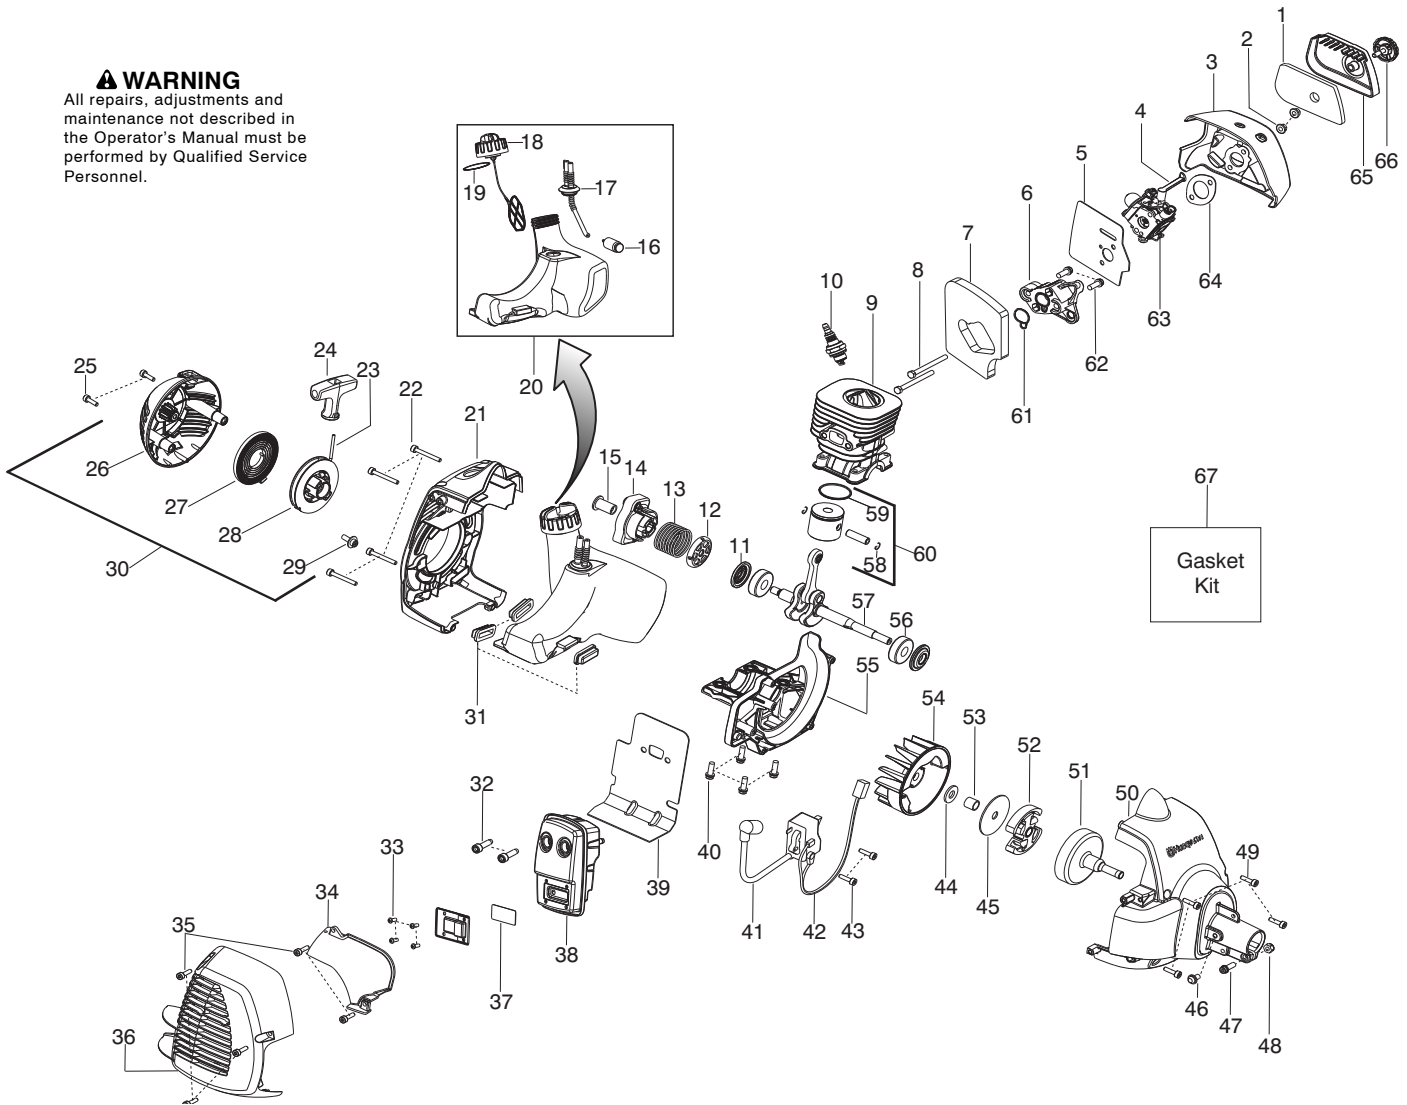

Parts List No. 545014318		Husqvarna® PARTS LIST	MODEL 125E (US)
Date 9/14/09	Replaces 545014318 - 9/11/08		Page: 2

NOTE : Illustration may differ from actual model due to design changes.

▲ WARNING

All repairs, adjustments and maintenance not described in the Operator's Manual must be performed by Qualified Service Personnel.

Ref.	Part No.	Description	Ref.	Part No.	Description	Ref.	Part No.	Description
1.	530150253	Filter	25.	530016426	Screw	48.	530015768	Locknut
2.	530016101	Nut-Carb. Screw	26.	545029603	Starter Hsg. w/eyelet	49.	530016456	Screw
3.	★★★★★	Air Box	27.	545029801	Kit-Starter Spring	50.	545017501	Assy-Fan Housing
4.	530057844	Lever-Choke	28.	545029701	Kit-Starter Pulley	51.	★★★★★	Assy-Clutch Drum
5.	545050402	Kit-Carb. Gasket (Incl. 7,61)	29.	530016468	Screw	52.	545050405	Kit-Clutch Assy.
6.	530035596	Adaptor-Carb.	30.	545106301	Assy-Starter Hsg.(Incl. 23,24,26,27,28,29)	53.	530057852	Spacer
7.	545008084	Kit-Gasket (foam)	31.	530059780	Isolator-Tank	54.	530039242	Flywheel
8.	530016400	Bolt	32.	530058982	Bolt-Muffler	55.	545054601	Crankcase
9.	545001001	Cylinder	33.	530015496	Screw	56.	545013401	Bearing
10.	952030201	Plug-Spark (RCJ-8Y)	34.	530150440	Shield-Heat	57.	545030001	Kit-Crankshaft
11.	545050403	Kit-Crankshaft seal	35.	530016449	Screw	58.	530015162	Retainer-Piston Pin
12.	530016475	Washer-Starter	36.	545104901	Guard-Muffler	59.	530019283	Ring-Piston
13.	545160301	Spring-Starter Cup	37.	545030501	Kit-Spark Arrestor	60.	545030301	Kit-Piston (Incl. 58,59)
14.	545102303	Assy-Starter Cup	38.	545057501	Assy-Muffler	61.	545008084	Kit-Gasket (adaptor seal)
15.	530059800	Coupling-Starter	39.	545008084	Kit-Gasket-Paper Met.	62.	530015897	Screw
16.	530095646	Assy-Fuel Filter	40.	530015897	Screw	63.	★★★★★	Kit-Carb. (Incl. 4,5)
17.	545081897	Kit-Fuel Line	41.	545046701	Module	64.	545008084	Kit-Gasket (air box)
18.	530150350	Assy-Cap w/ret.(Incl. 19)	42.	530039227	Assy-Leadwire	65.	530057846	Cover-Air Box
19.	545008084	Kit-Gasket O-ring - Fuel Cap	43.	530016456	Screw	66.	530059796	Assy-Knob
20.	545105105	Assy-Fuel Tank (Incl. 16,17,18,19)	44.	530016463	Washer	67.	545008084	Kit-Gasket (Incl. 5,7,11,19,39,61,64)
21.	530057851	Shroud-Rear	45.	530094189	Washer-Clutch	Not Shown		
22.	530016448	Screw	46.	530016469	Screw	530058709	Bulb-Purge	
23.	545029901	Kit-Rope	47.	530016470	Screw			
24.	530150318	Handle-Starter						

✓ = New Part Number For This IPL

★ = Refer to the Service Reference Indicated for more information.(Located at the END of the IPL)